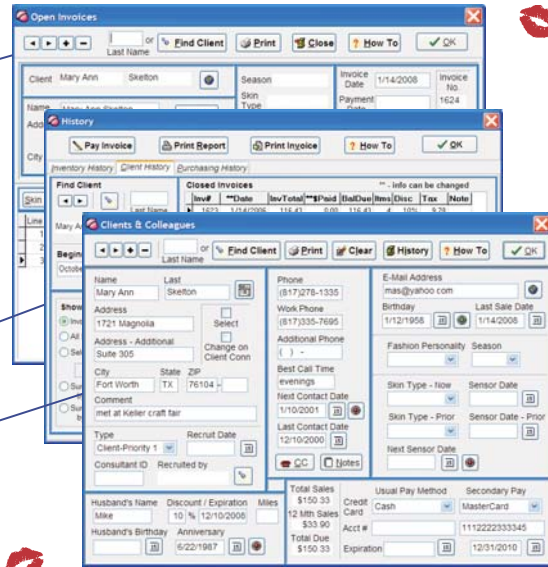

NutShell Software

Customized Software for Professional Spa Consultants

Easily set up your very own, completely accurate books...in a NutShell!!!

Completely Customized!

Features include:

- » Invoicing
- » Inventory Orders - Auto, Manual or Imported
- » Pre-loaded Inventory
- » Automatic Reminders
- » Datebook
- » Income/Expense Log
- » Client Notes
- » Item & Client History
- » Inventory Management
- » Monthly Updates
- » Client Information
- » Easy to Use
- » Full Color User's Guide
- » Payment Plan
- » Your info safely stored on your own computer